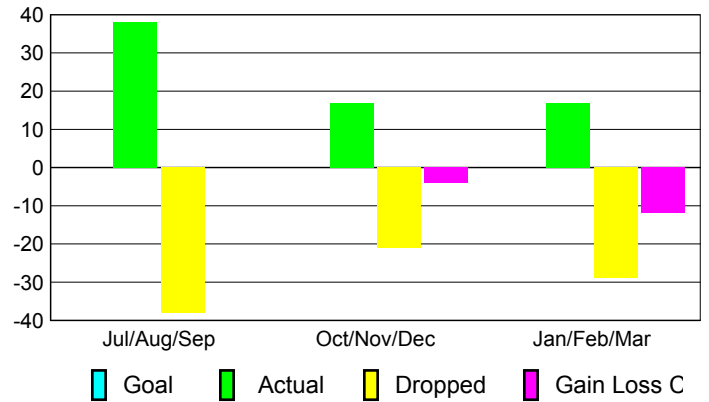

2008-2009 GMT Quarterly Report for District (or Undistricted) **District 112 B**

GMT: **JACQUES 'JACK' VERBEKE**

Location: **BELGIUM**

GMT CA: **4**

CLUBS

Club Results 2008-2009

Clubs 2007-2008

| Month | New Club Goal | Actual New Clubs | Actual Dropped Clubs | Gain/Loss of Clubs | Gain/Loss of Clubs |
|---------------|---------------|------------------|----------------------|--------------------|--------------------|
| Jul/Aug/Sep | 0 | 0 | 0 | 0 | 0 |
| Oct/Nov/Dec | 0 | 0 | 0 | 0 | 0 |
| Jan/Feb/Mar | 0 | 0 | 0 | 0 | 0 |
| Totals | 0 | 0 | 0 | 0 | 0 |

Club Results 2008-2009

Goal, New, Dropped, Gain/Loss

MEMBERSHIP

Membership Results 2008-2009

Membership 2007-2008

| Month | Net Memb Goal | Actual New Memb | Actual Dropped Memb | Gain/Loss of Memb | Gain/Loss of Memb |
|---------------|---------------|-----------------|---------------------|-------------------|-------------------|
| Jul/Aug/Sep | 0 | 38 | -38 | 0 | 1 |
| Oct/Nov/Dec | 0 | 17 | -21 | -4 | -4 |
| Jan/Feb/Mar | 0 | 17 | -29 | -12 | -4 |
| Totals | 0 | 72 | -88 | -16 | -7 |

Membership Results 2008-2009

Goal, New, Dropped, Gain/Loss

Comparison of Club Gain/Loss

Current Year Compared to the Previous Year

Comparison of Membership Gain/Loss

Current Year Compared to the Previous Year